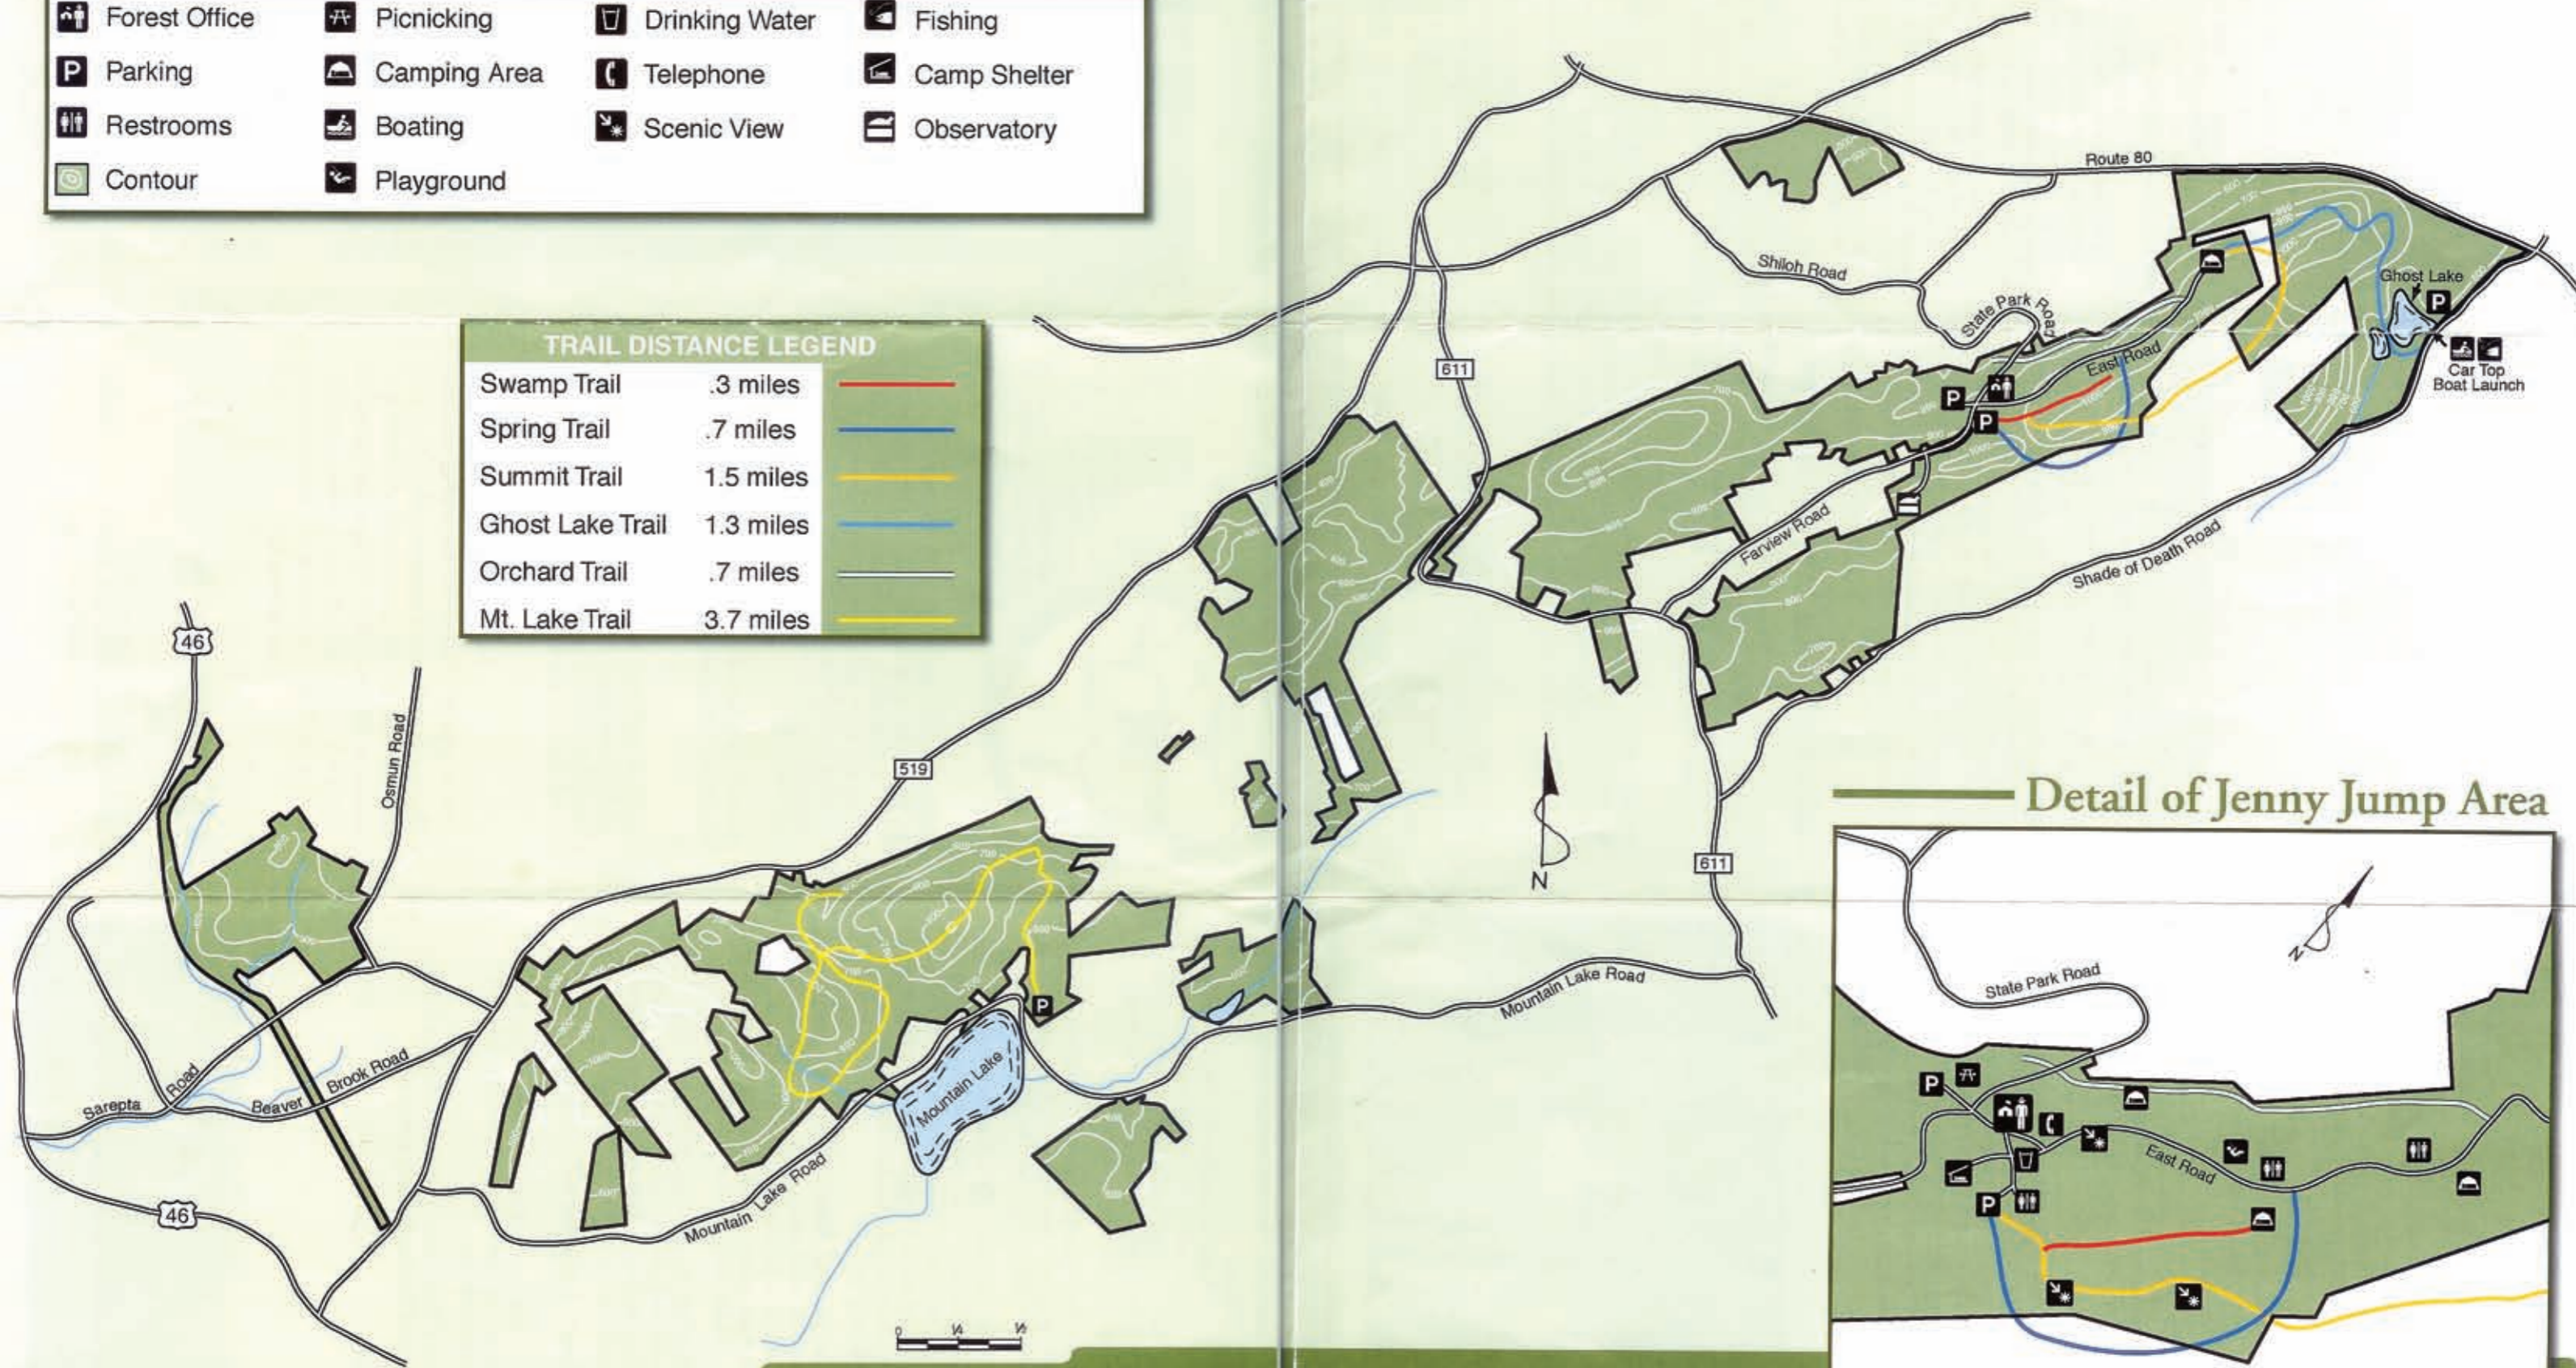

JENNY JUMP STATE FOREST

LEGEND

- | | | | |
|---------------|--------------|----------------|--------------|
| Forest Office | Picnicking | Drinking Water | Fishing |
| Parking | Camping Area | Telephone | Camp Shelter |
| Restrooms | Boating | Scenic View | Observatory |
| Contour | Playground | | |

TRAIL DISTANCE LEGEND

Swamp Trail	.3 miles	
Spring Trail	.7 miles	
Summit Trail	1.5 miles	
Ghost Lake Trail	1.3 miles	
Orchard Trail	.7 miles	
Mt. Lake Trail	3.7 miles	

Detail of Jenny Jump Area